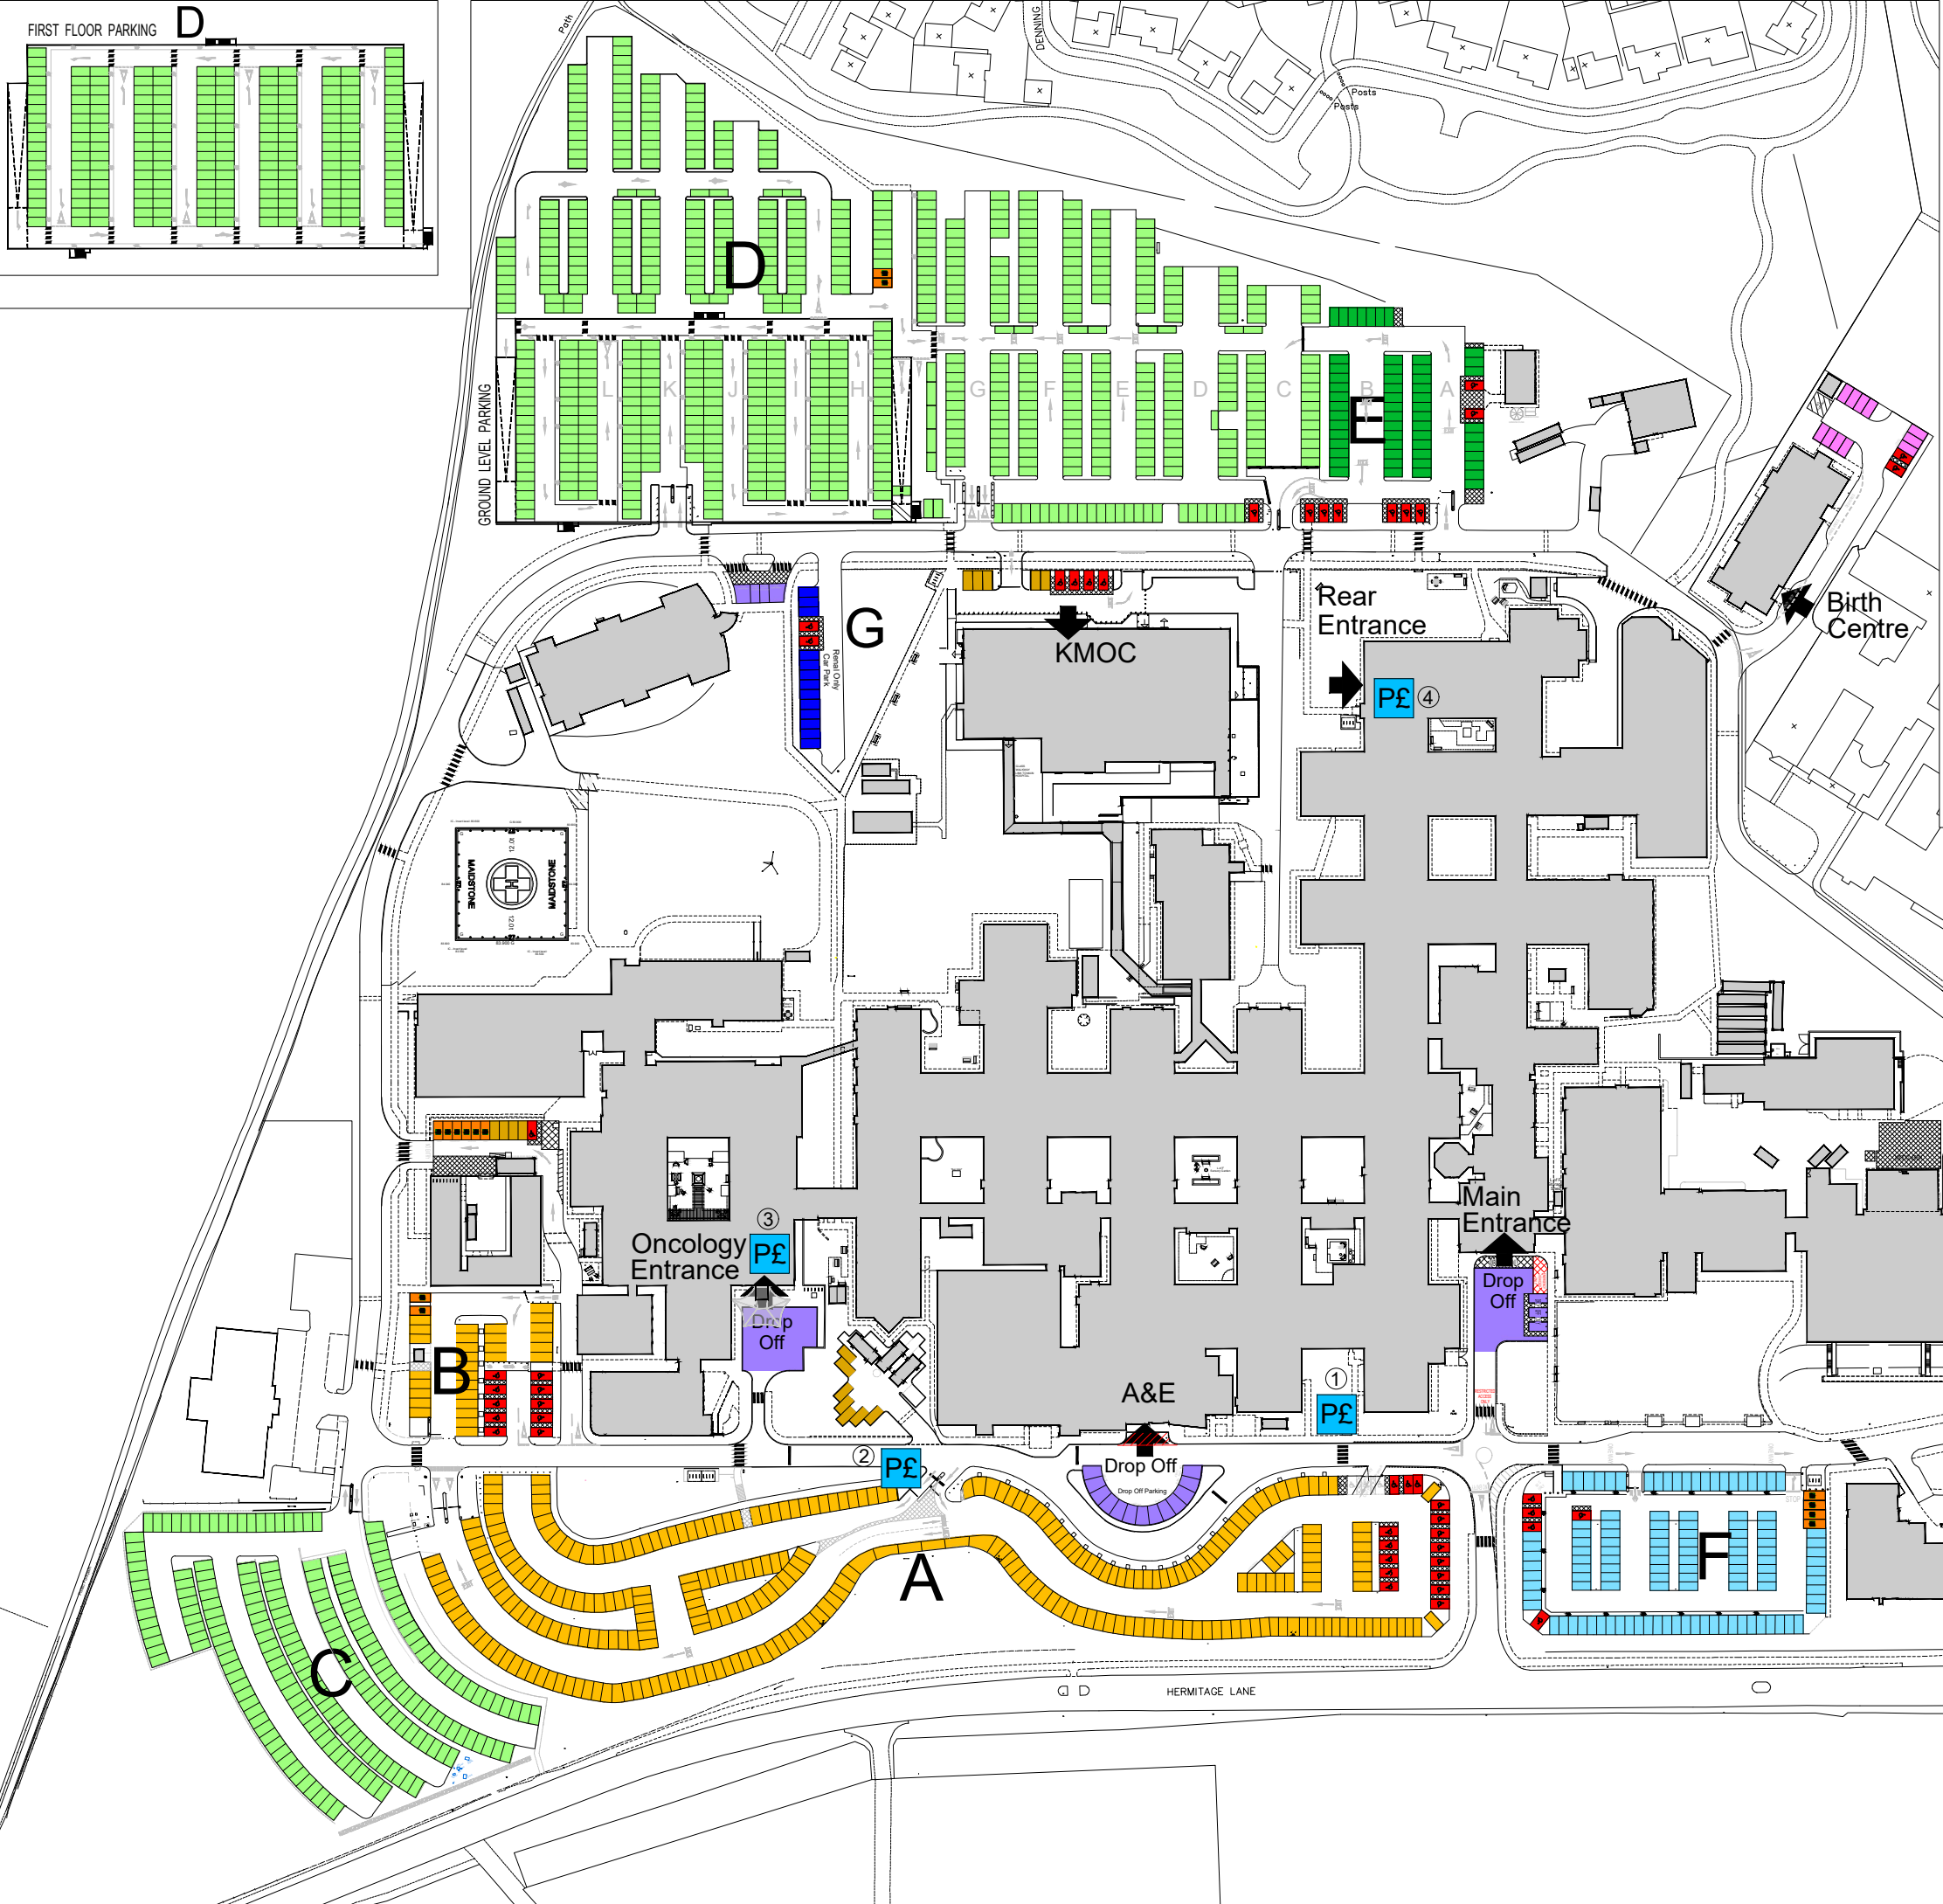

MAIDSTONE HOSPITAL SITE

CAR PARKS

ZONE	No. OF SPACES
Visitors	A Pay on Foot (293) + Disabled (16)
	B Oncology Pay on Foot (30) + Disabled (10) + Electrical charge (2)
	E Pay on Foot (56) + Disabled (8)
	G Renal Visitors (13) + Disabled (2)
Staff Permitted	C Staff Front (213)
	D Staff Rear - Ground (655) + Disabled (1) + Electrical Charge (2)
	D Staff Rear - Elevated (208)
	F Staff Priority (118) + Disabled (5) + Electrical Charge (4)
	Trust Pool Cars Only (2)
	Contractors & Deliveries Only (5)
Others	Others (18) + Disabled (3) + Electrical Charge (6)
	Birth Centre (11) + Disabled (2)
	KMOOC (5) + Disabled (4)
	Drop Off
	Total Marked Spaces excluding Drop Off (1692)

Pay Station x 4

Total Site Area - 16.429 Ha