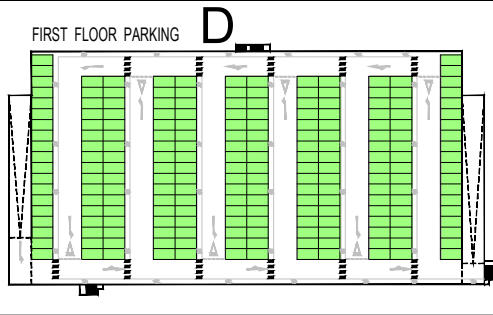

MAIDSTONE HOSPITAL SITE

CAR PARKS

ZONE	No. OF SPACES
Visitors	A Pay on Foot (293) + Disabled (16)
	B Oncology Pay on Foot (30) + Disabled (10) + Electrical charge (2)
	E Pay on Foot (56) + Disabled (8)
	G Renal Visitors (13) + Disabled (2)
Staff Permitted	C Staff Front (213)
	D Staff Rear - Ground (655) + Disabled (1) + Electrical Charge (2)
	D Staff Rear - Elevated (208)
	F Staff Priority (118) + Disabled (5) + Electrical Charge (4)
	Trust Pool Cars Only (2)
	Contractors & Deliveries Only (5)
Others	Others (18) + Disabled (3) + Electrical Charge (6)
	Birth Centre (11) + Disabled (2)
	KMOOC (5) + Disabled (4)
	Drop Off
	Total Marked Spaces excluding Drop Off (1692)

Pay Station x 4

Total Site Area - 16.429 Ha