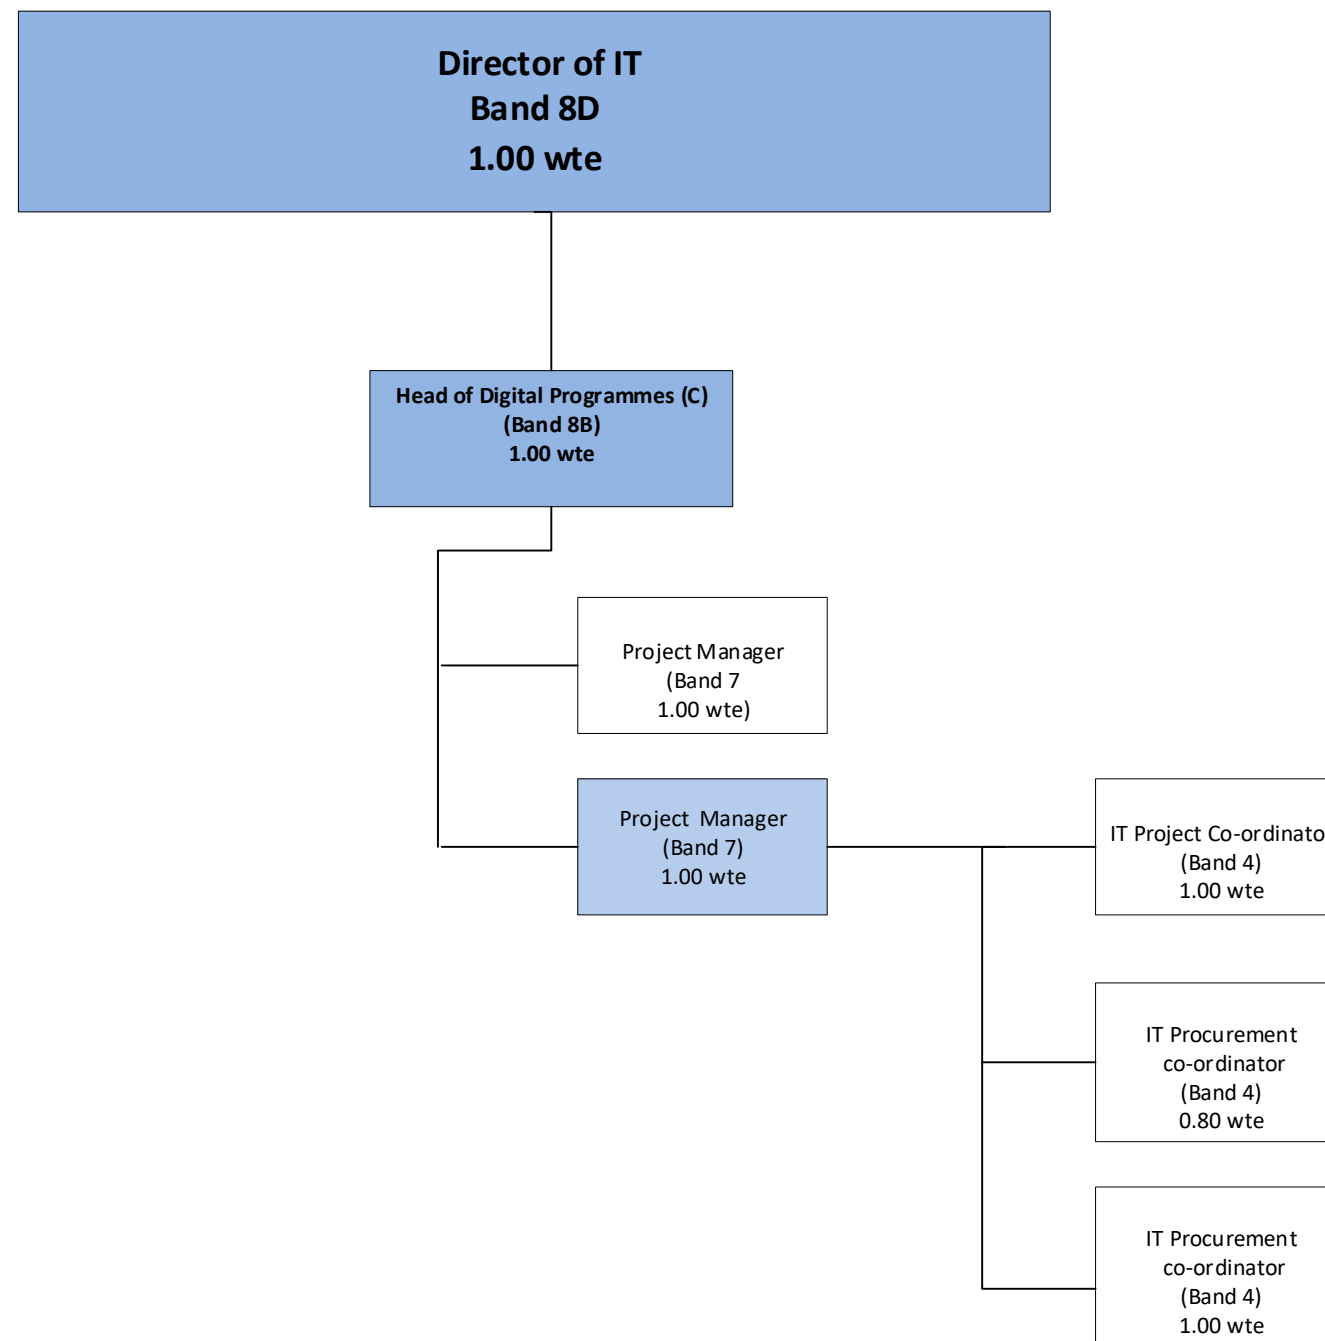

Organisational Structure – MTW IT

IT Operations Team

**Head of IT
(Band 8c)
1.00wte**