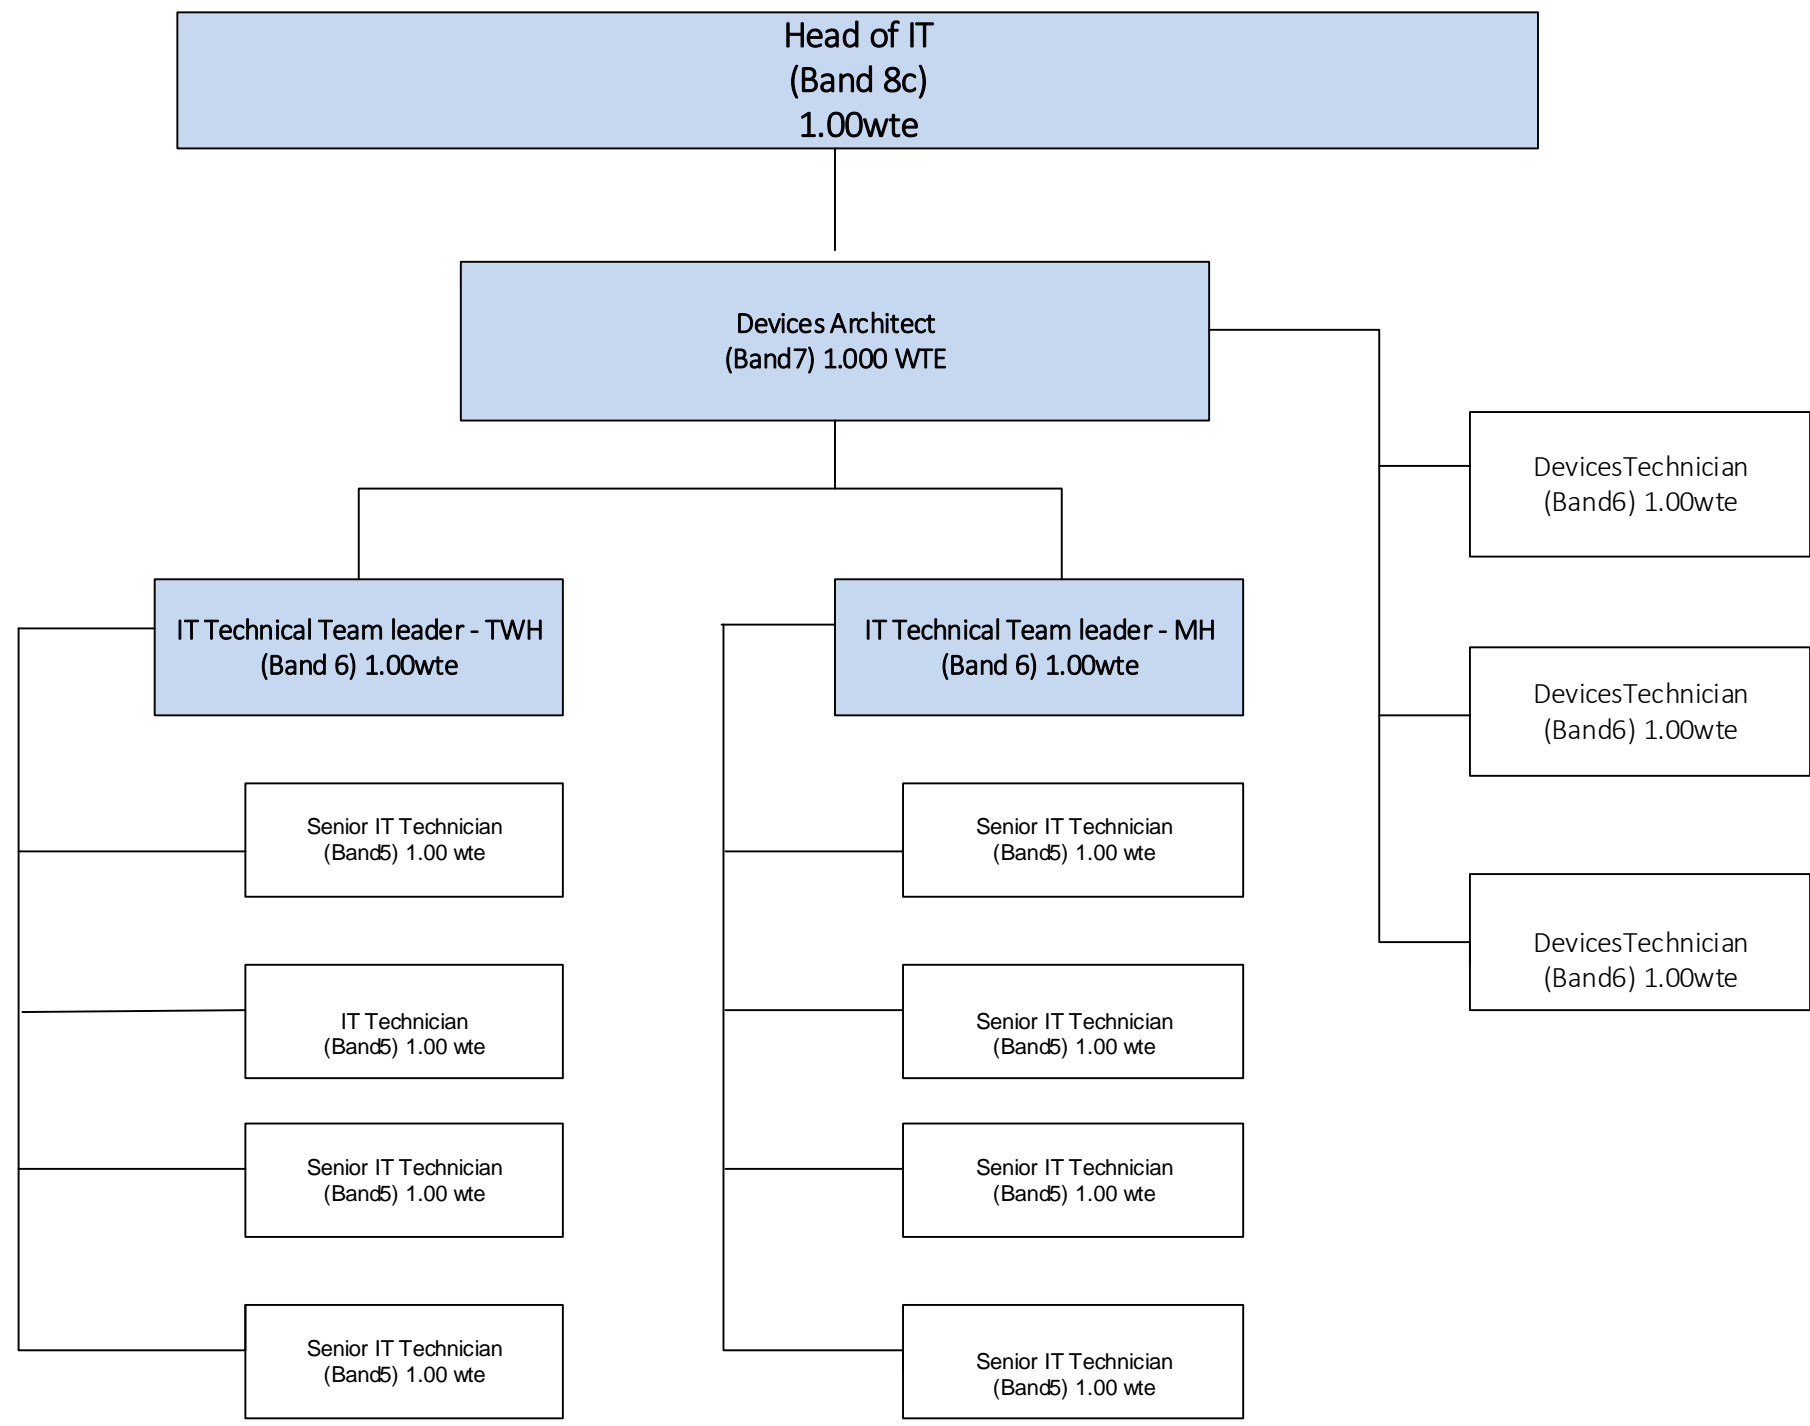

Organisational Structure – MTW IT

IT Operations Team

**Head of IT
(Band 8c)
1.00wte**