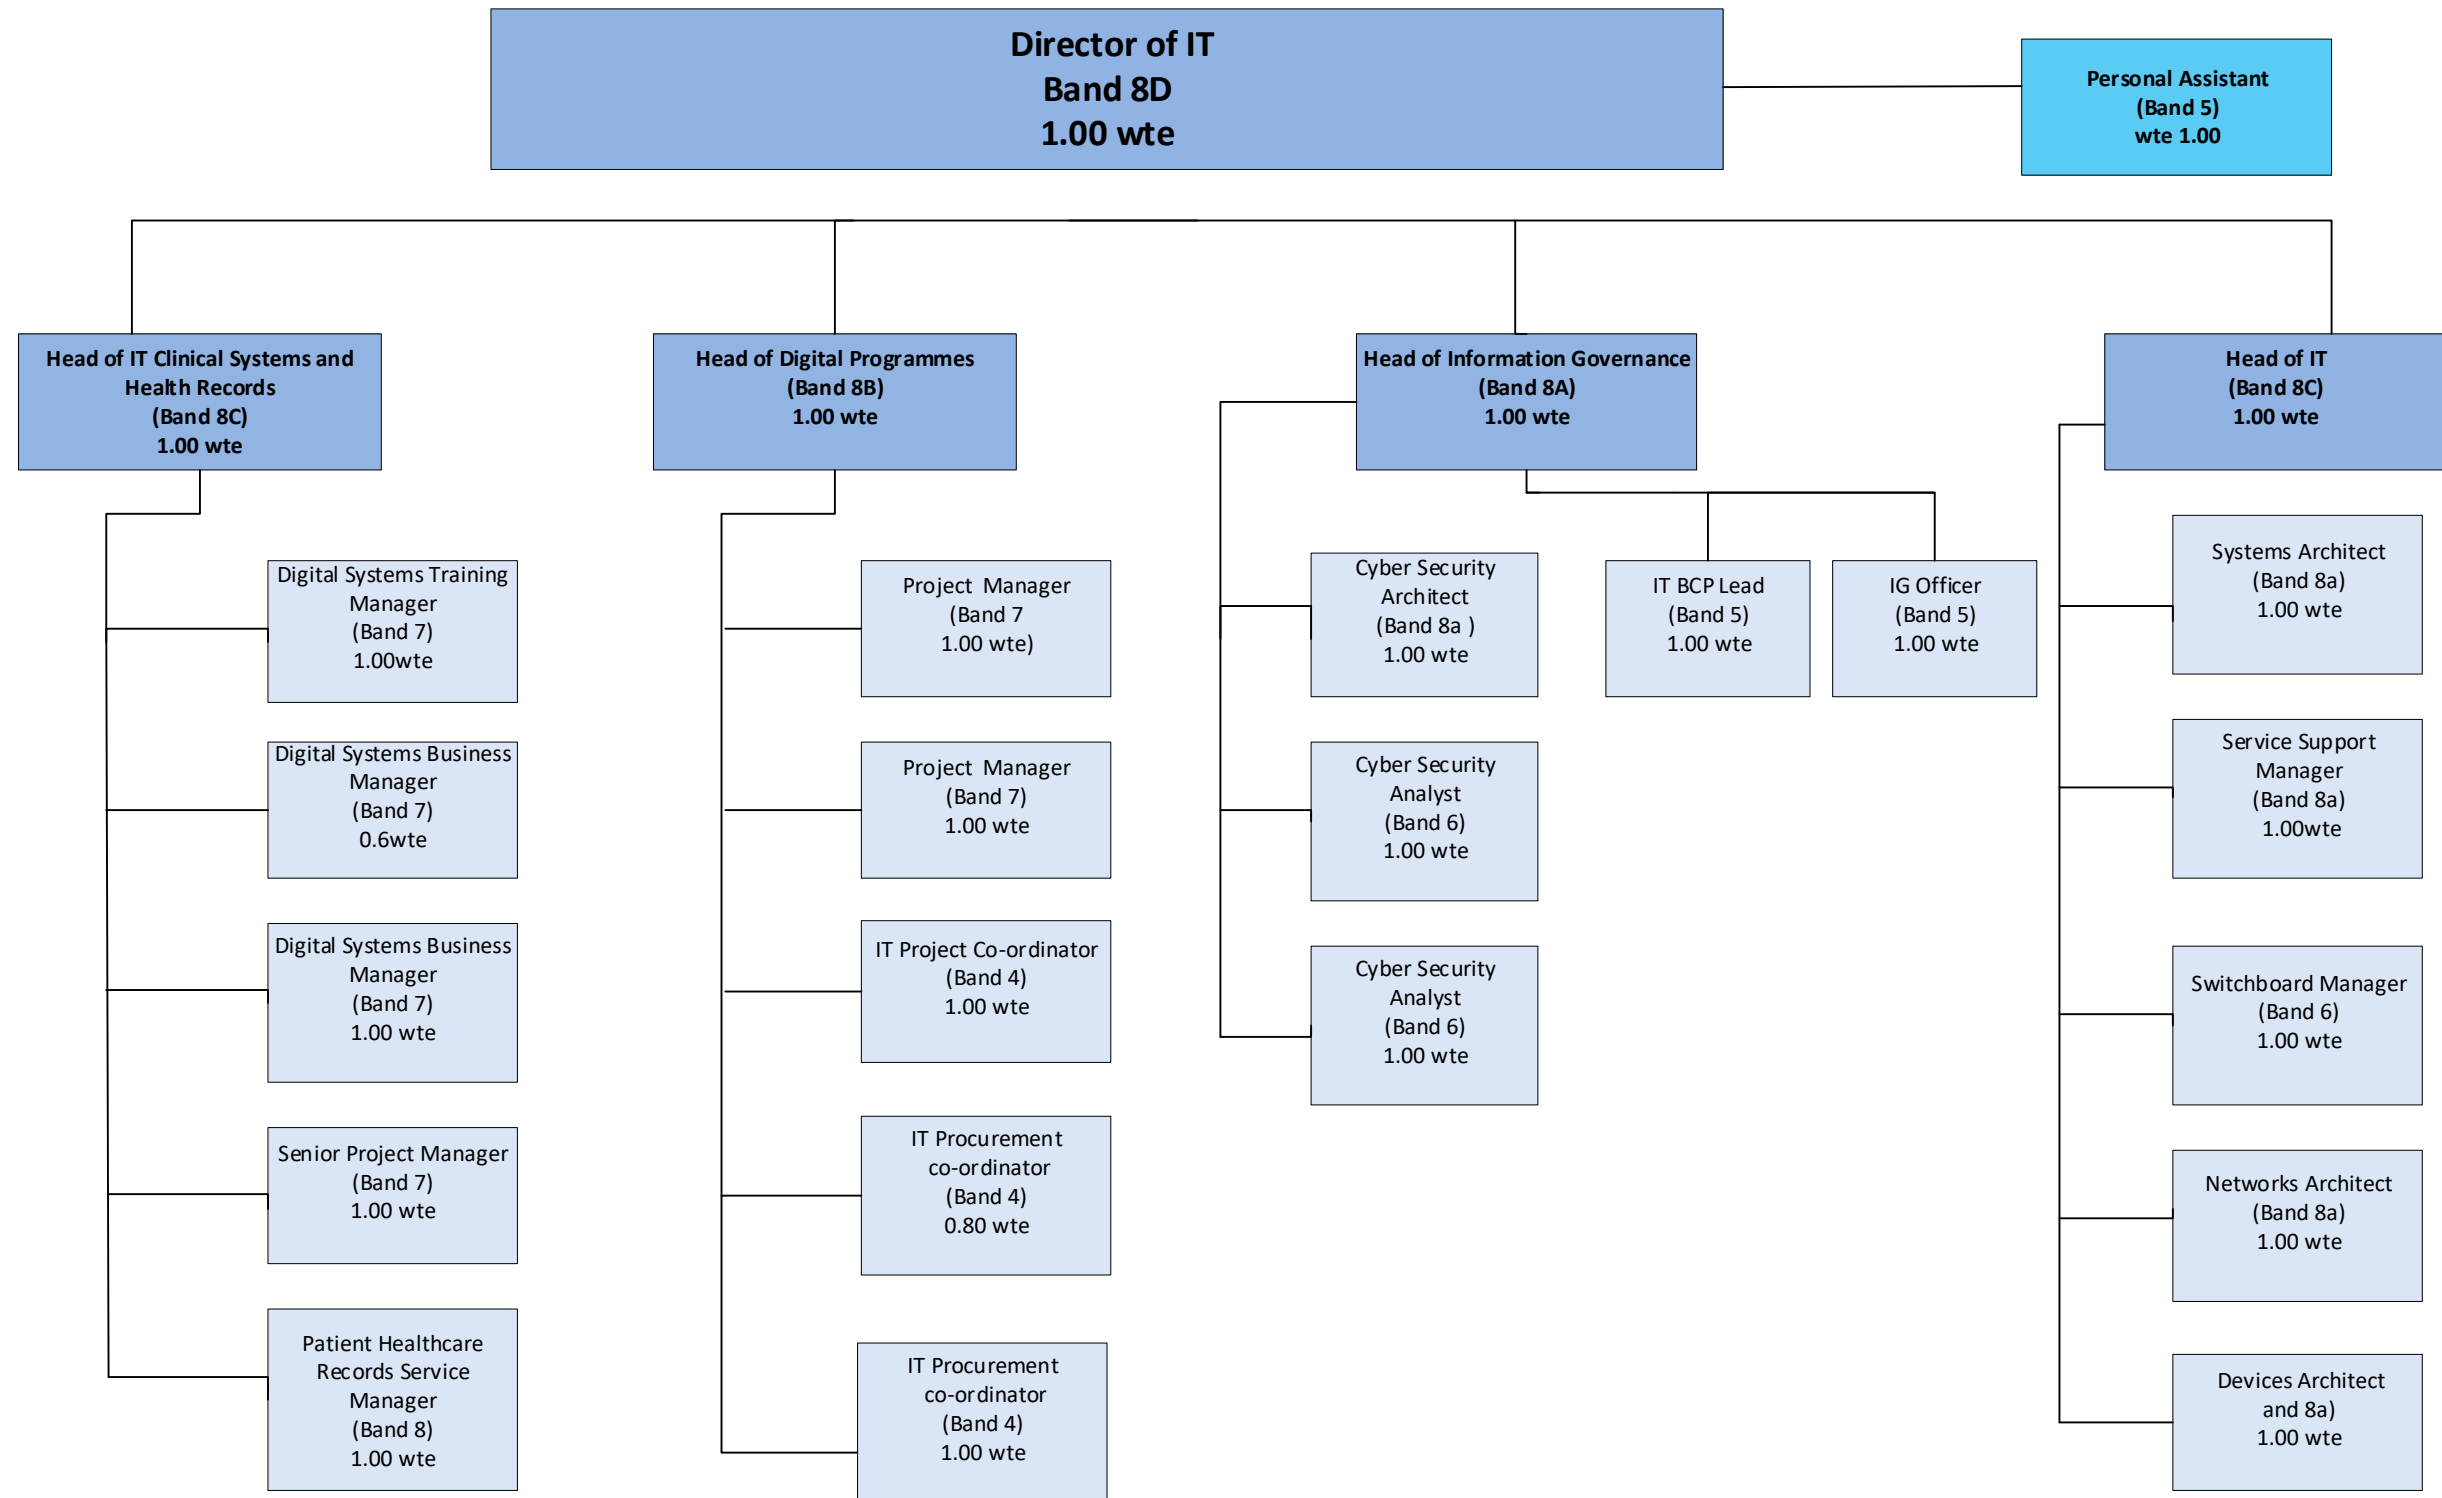

Organisational Structure – MTW IT

IT Operations Team

**Head of IT
(Band 8c)
1.00wte**