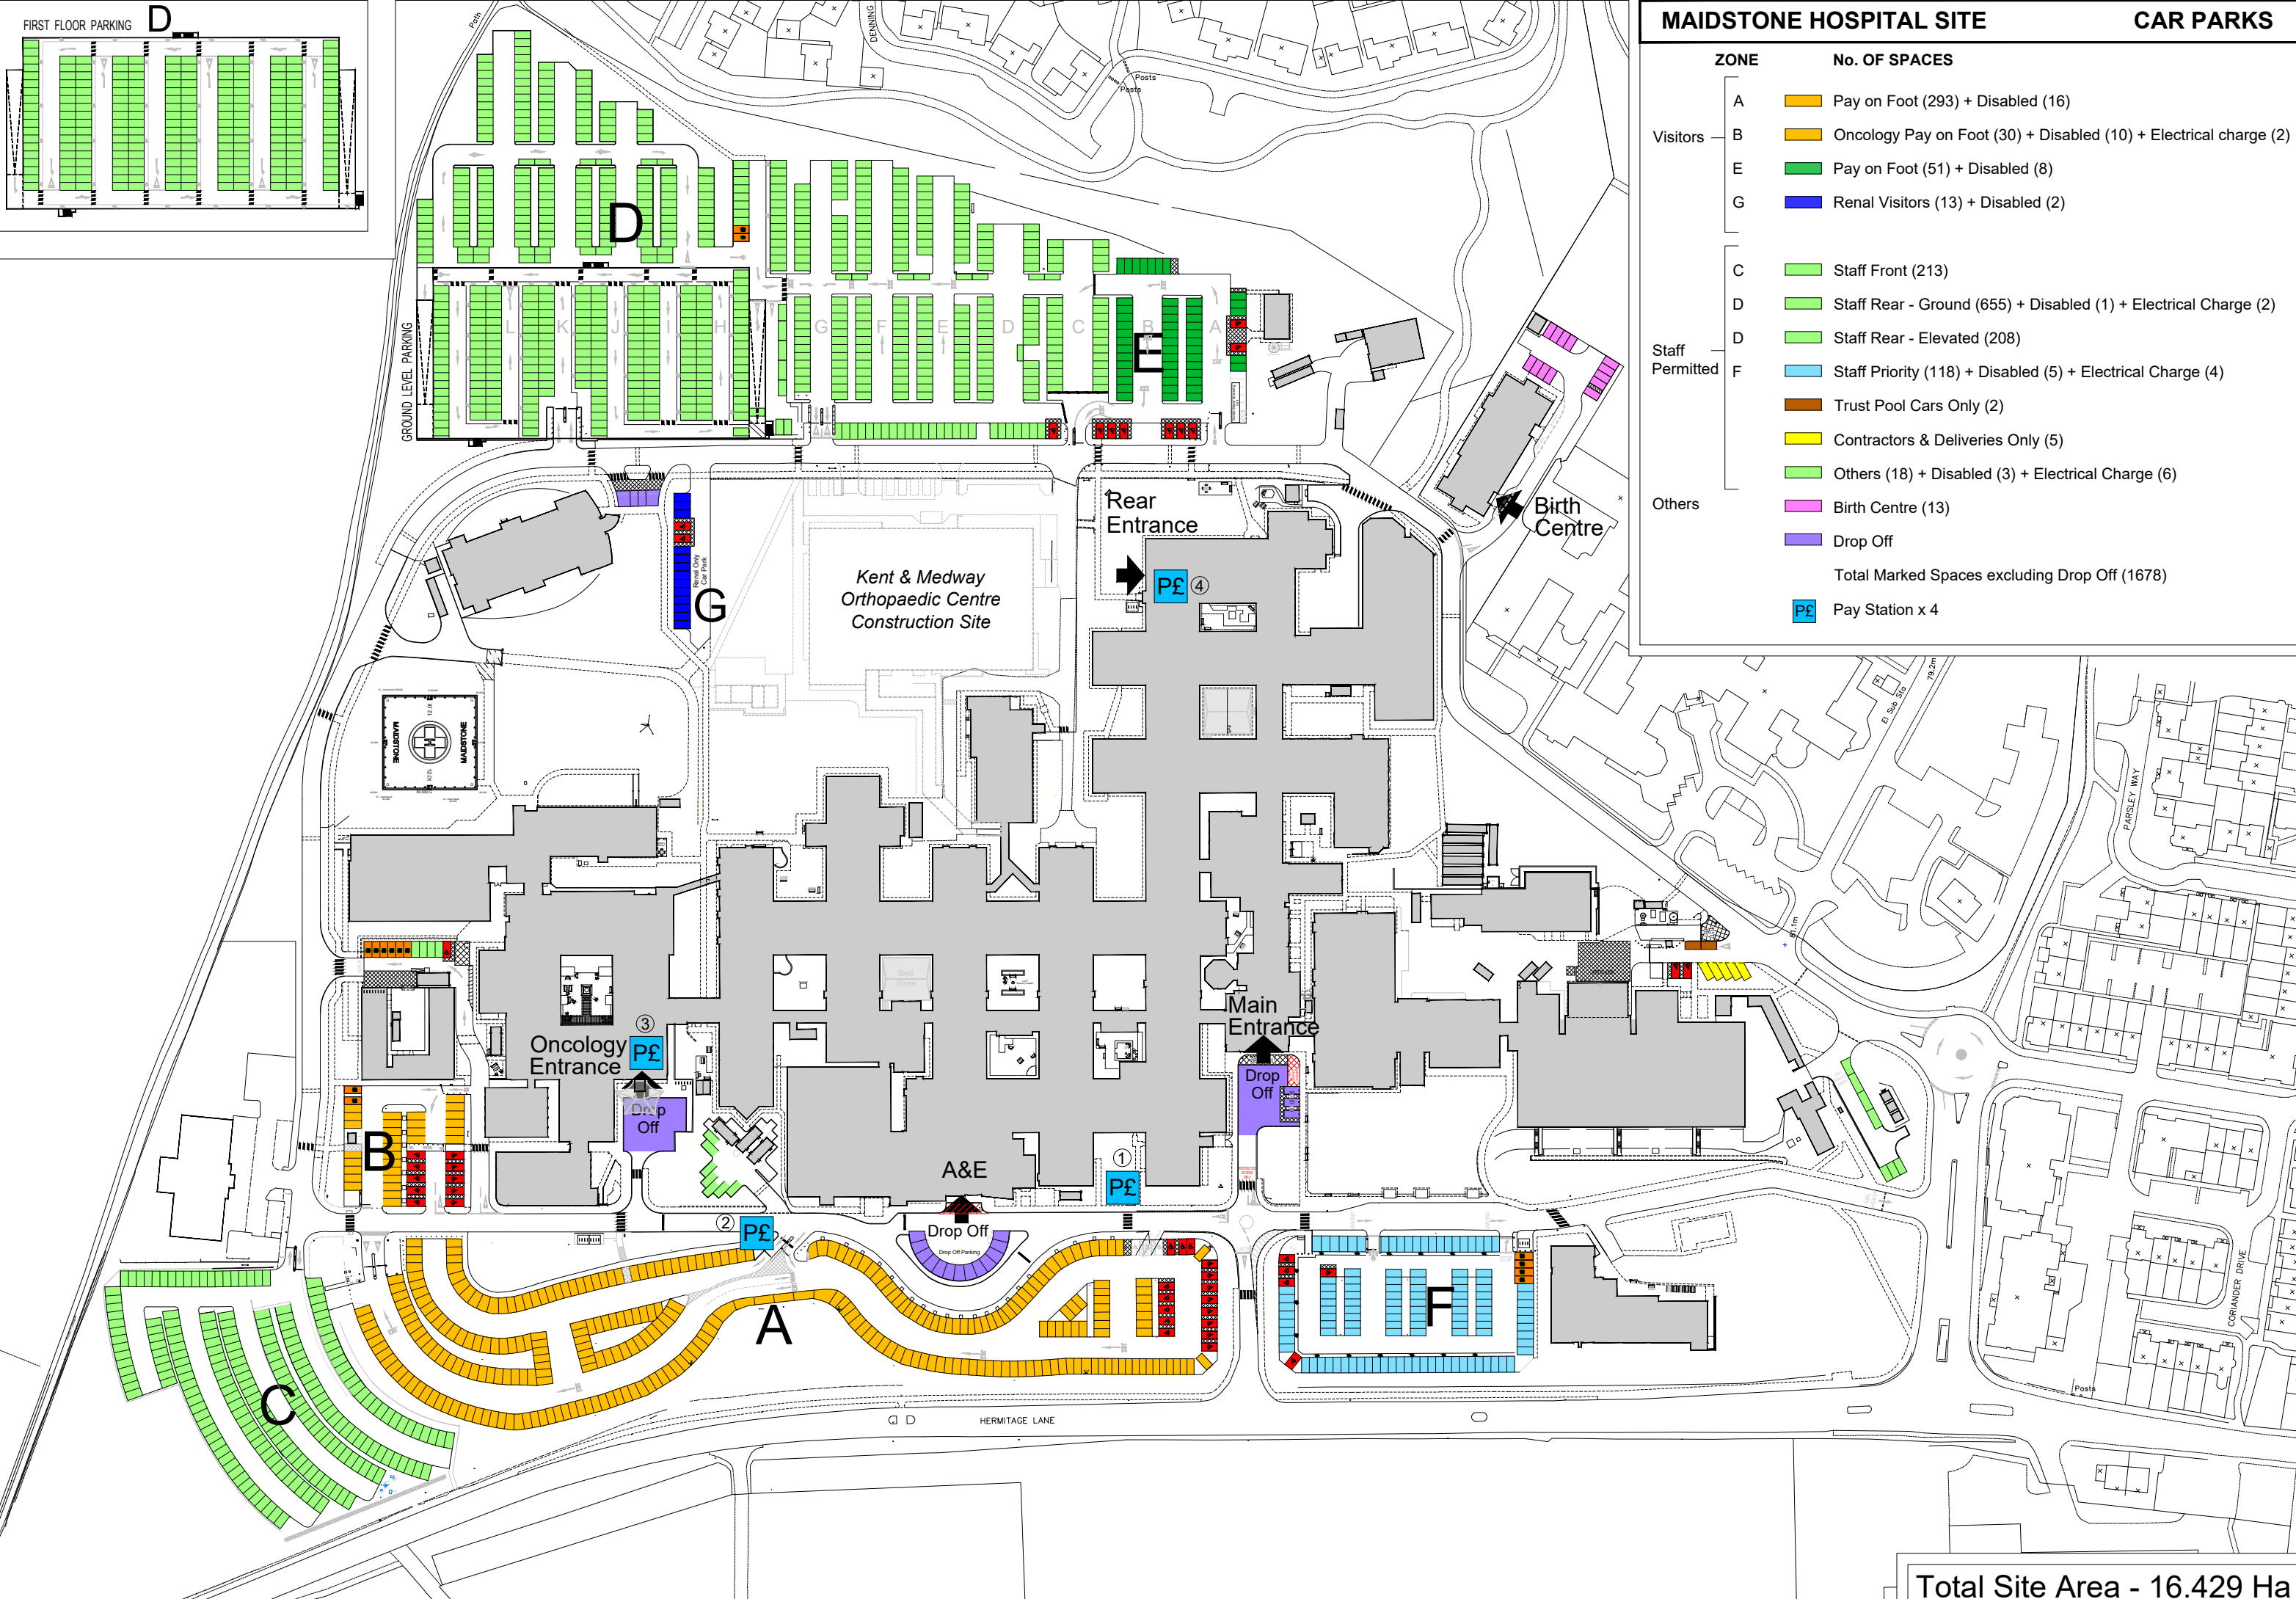

MAIDSTONE HOSPITAL SITE		CAR PARKS
ZONE	No. OF SPACES	
Visitors	A	Pay on Foot (293) + Disabled (16)
	B	Oncology Pay on Foot (30) + Disabled (10) + Electrical charge (2)
	E	Pay on Foot (51) + Disabled (8)
	G	Renal Visitors (13) + Disabled (2)
Staff Permitted	C	Staff Front (213)
	D	Staff Rear - Ground (655) + Disabled (1) + Electrical Charge (2)
	D	Staff Rear - Elevated (208)
	F	Staff Priority (118) + Disabled (5) + Electrical Charge (4)
		Trust Pool Cars Only (2)
		Contractors & Deliveries Only (5)
Others		Others (18) + Disabled (3) + Electrical Charge (6)
		Birth Centre (13)
		Drop Off
		Total Marked Spaces excluding Drop Off (1678)
		PE Pay Station x 4

Total Site Area - 16.429 Ha