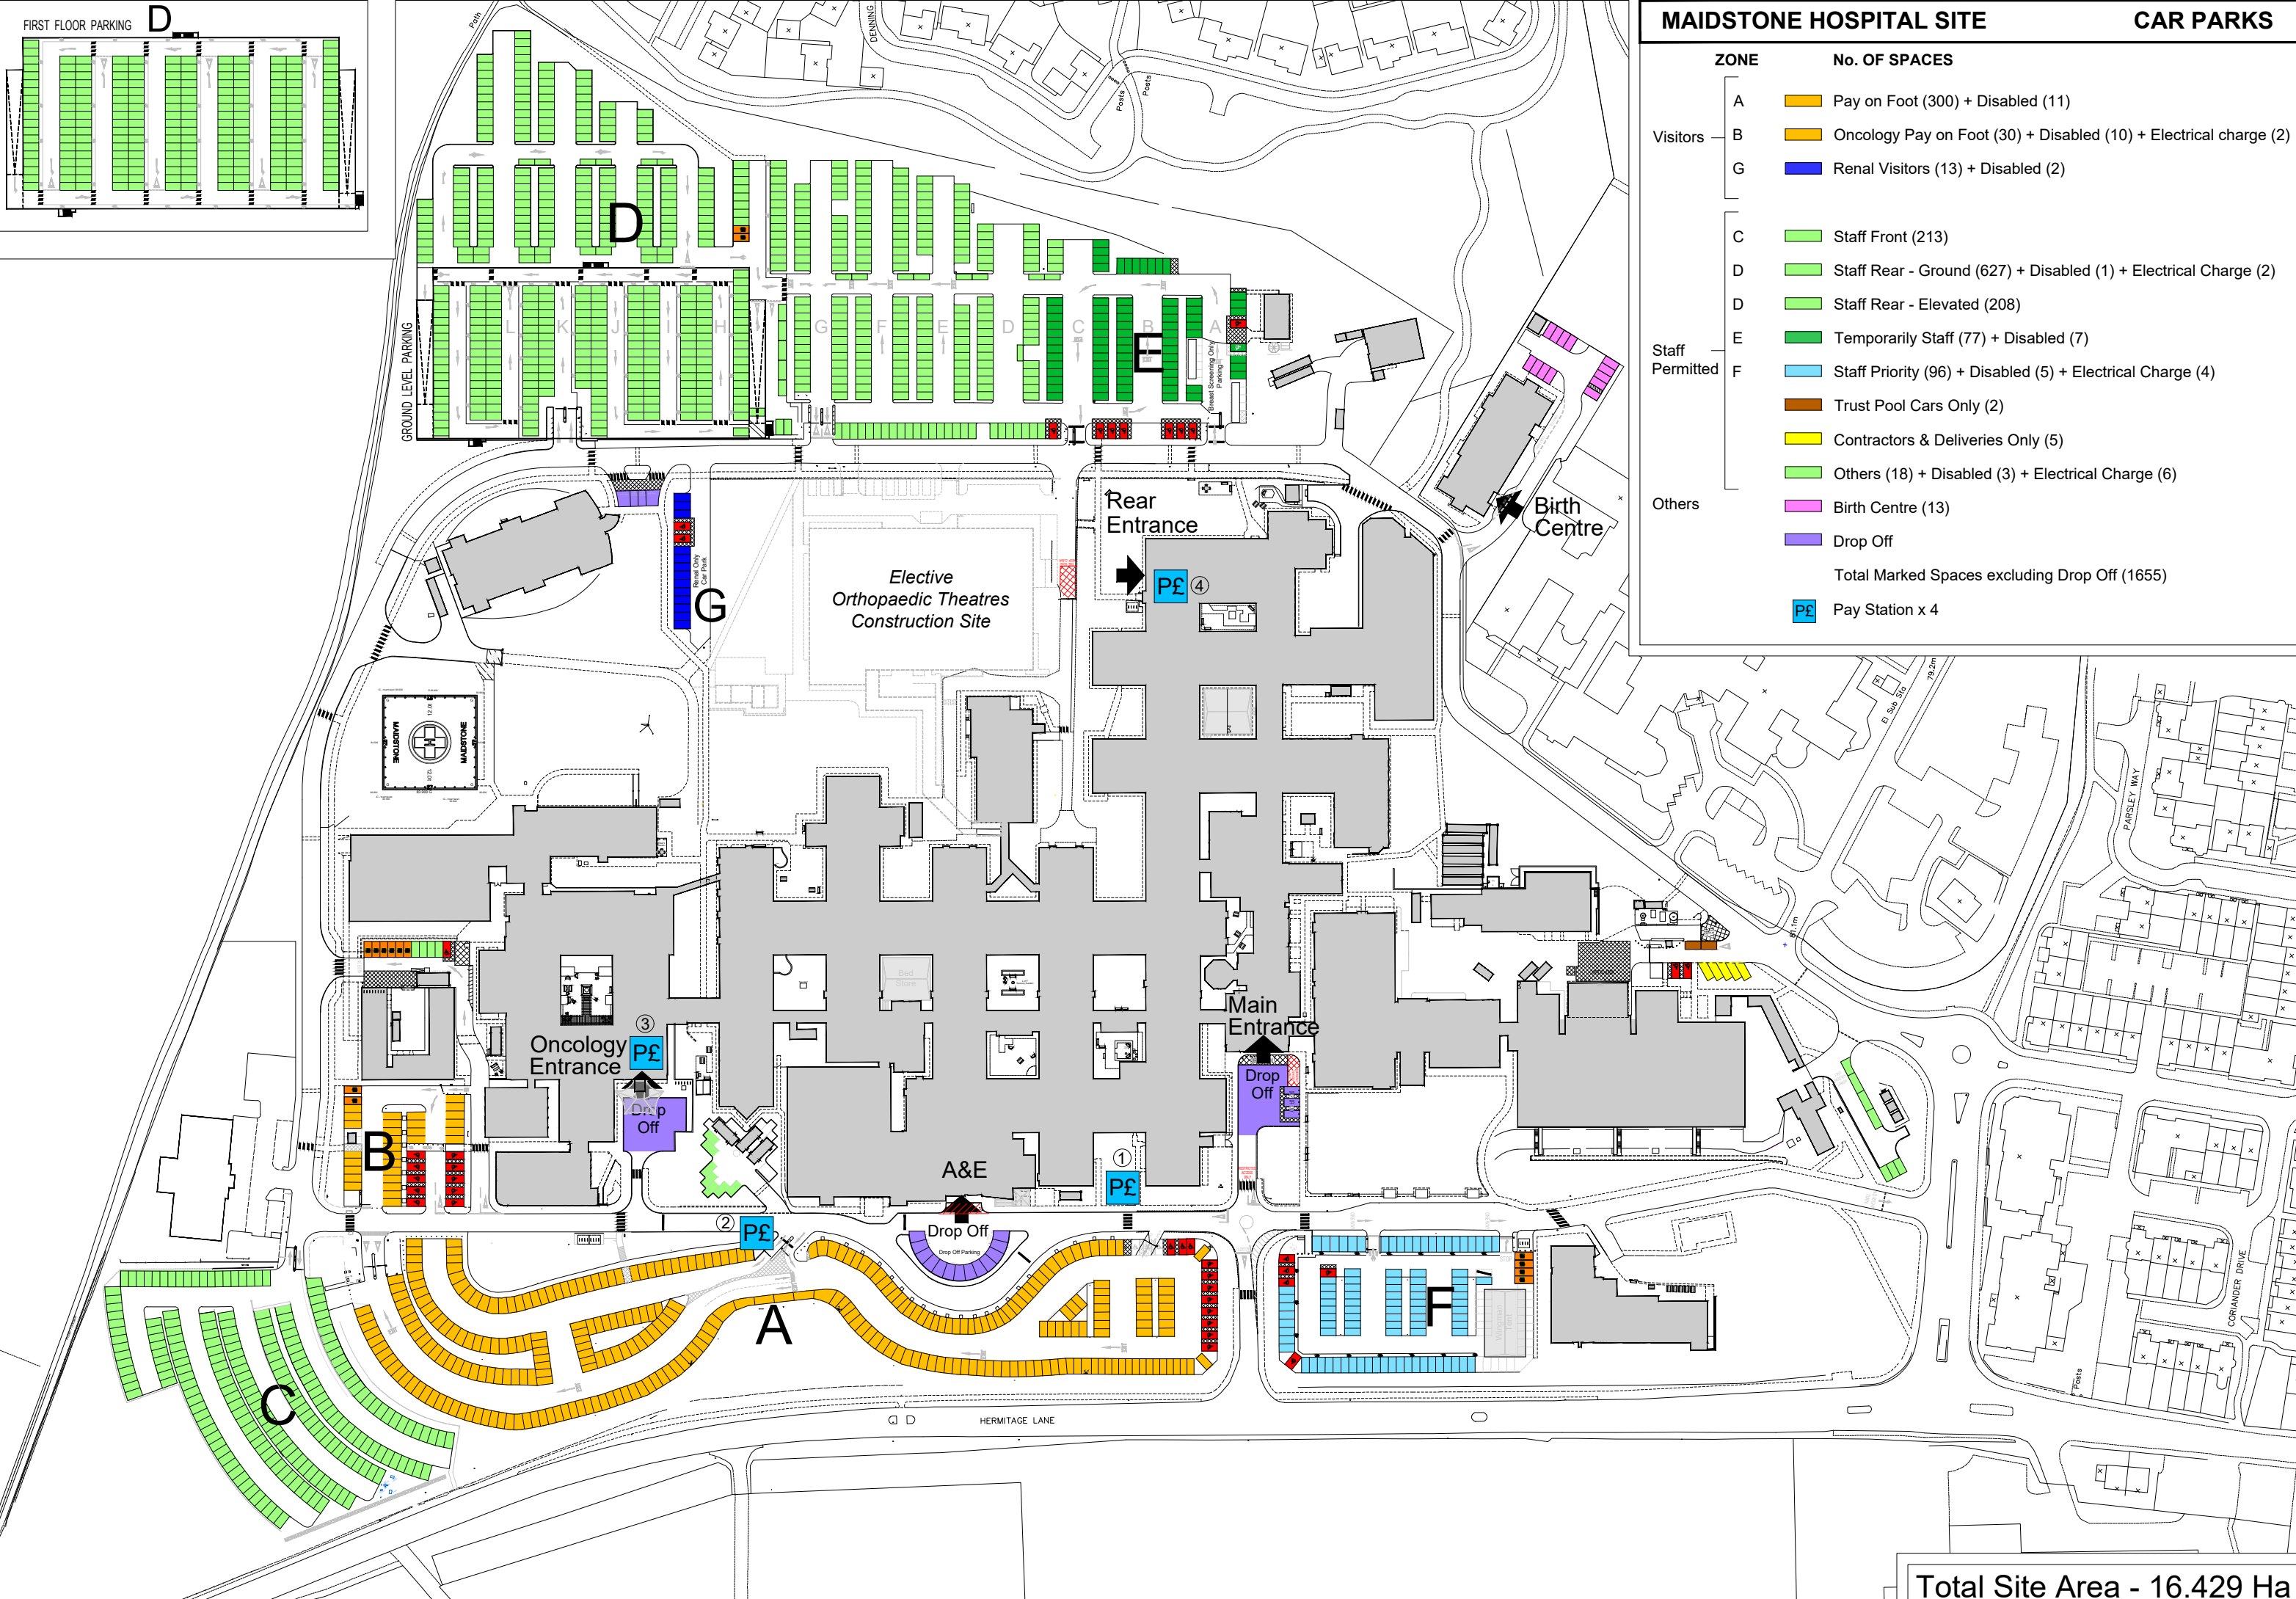

MAIDSTONE HOSPITAL SITE		CAR PARKS
ZONE	No. OF SPACES	
Visitors	A	Pay on Foot (300) + Disabled (11)
	B	Oncology Pay on Foot (30) + Disabled (10) + Electrical charge (2)
	G	Renal Visitors (13) + Disabled (2)
Staff Permitted	C	Staff Front (213)
	D	Staff Rear - Ground (627) + Disabled (1) + Electrical Charge (2)
	D	Staff Rear - Elevated (208)
	E	Temporarily Staff (77) + Disabled (7)
	F	Staff Priority (96) + Disabled (5) + Electrical Charge (4)
		Trust Pool Cars Only (2)
Others		Contractors & Deliveries Only (5)
		Others (18) + Disabled (3) + Electrical Charge (6)
		Birth Centre (13)
		Drop Off
		Pay Station x 4
		Total Marked Spaces excluding Drop Off (1655)

Total Site Area - 16.429 Ha